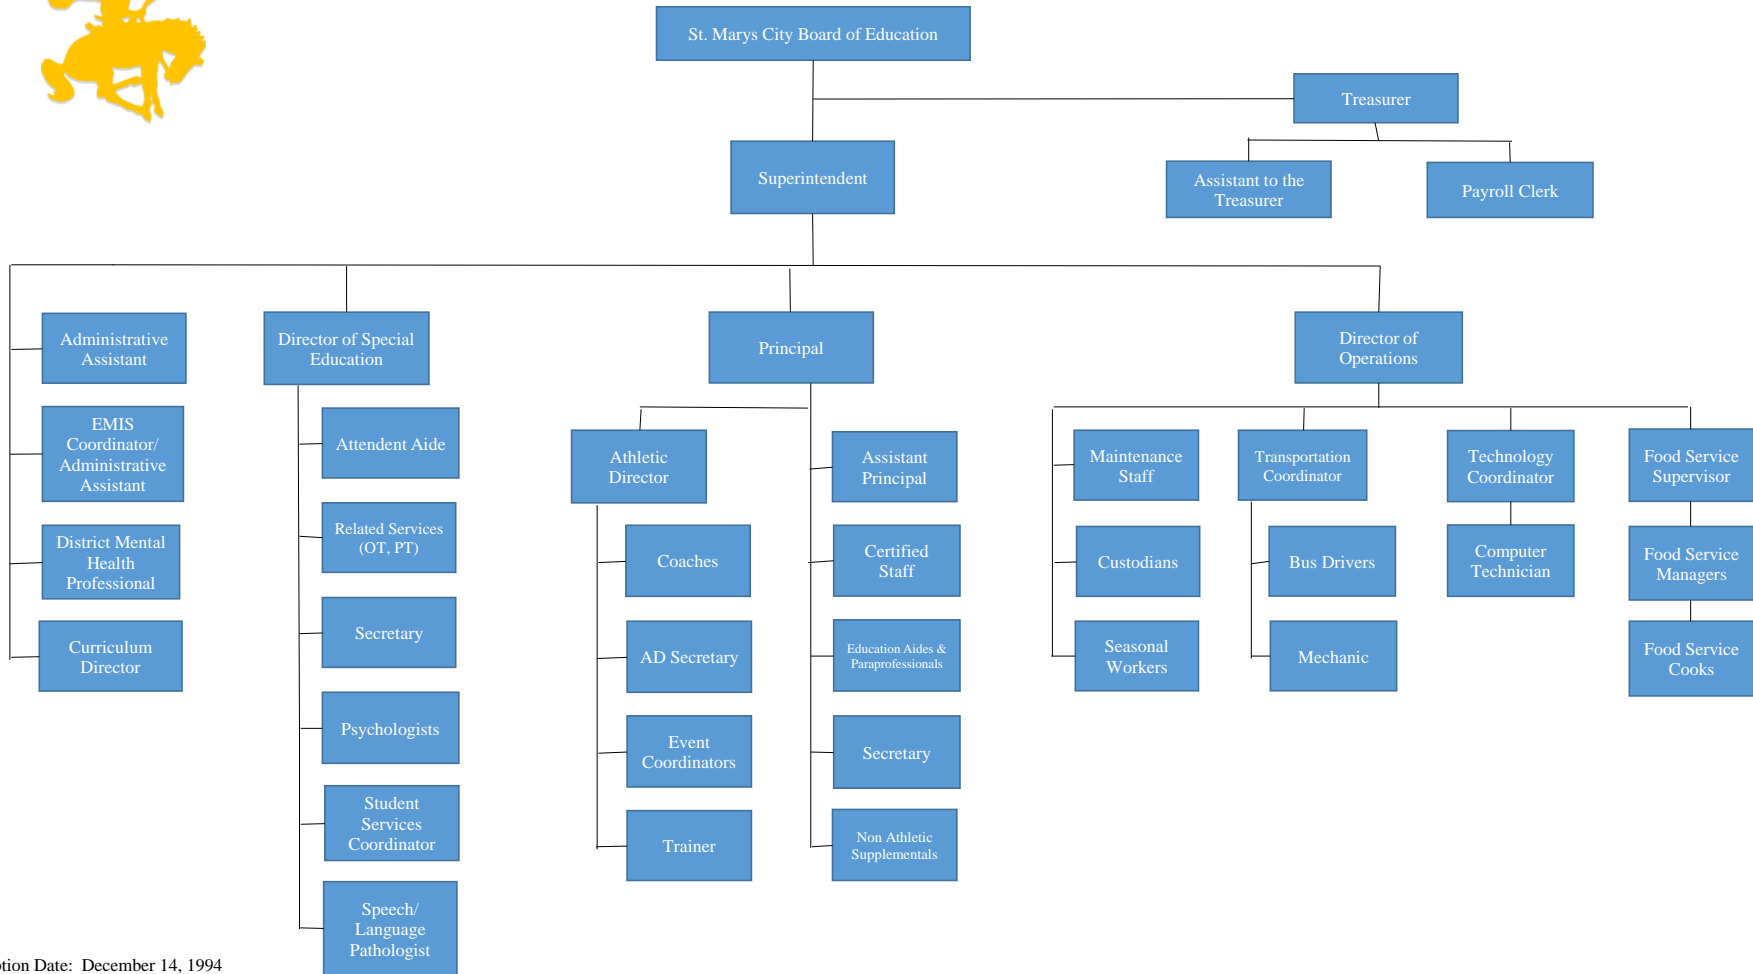

# St. Marys City Schools Organization Chart

Adoption Date: December 14, 1994  
 Revised: November 8, 1995  
 Revised: August 14, 2002  
 Revised: July 14, 2004  
 Revised: October 13, 2004  
 Revised: August 10, 2005  
 Revised: June 14, 2006  
 Revised: October 14, 2009  
 Revised: October 2016  
 Revised: July 2017  
 Revised: April 13, 2022