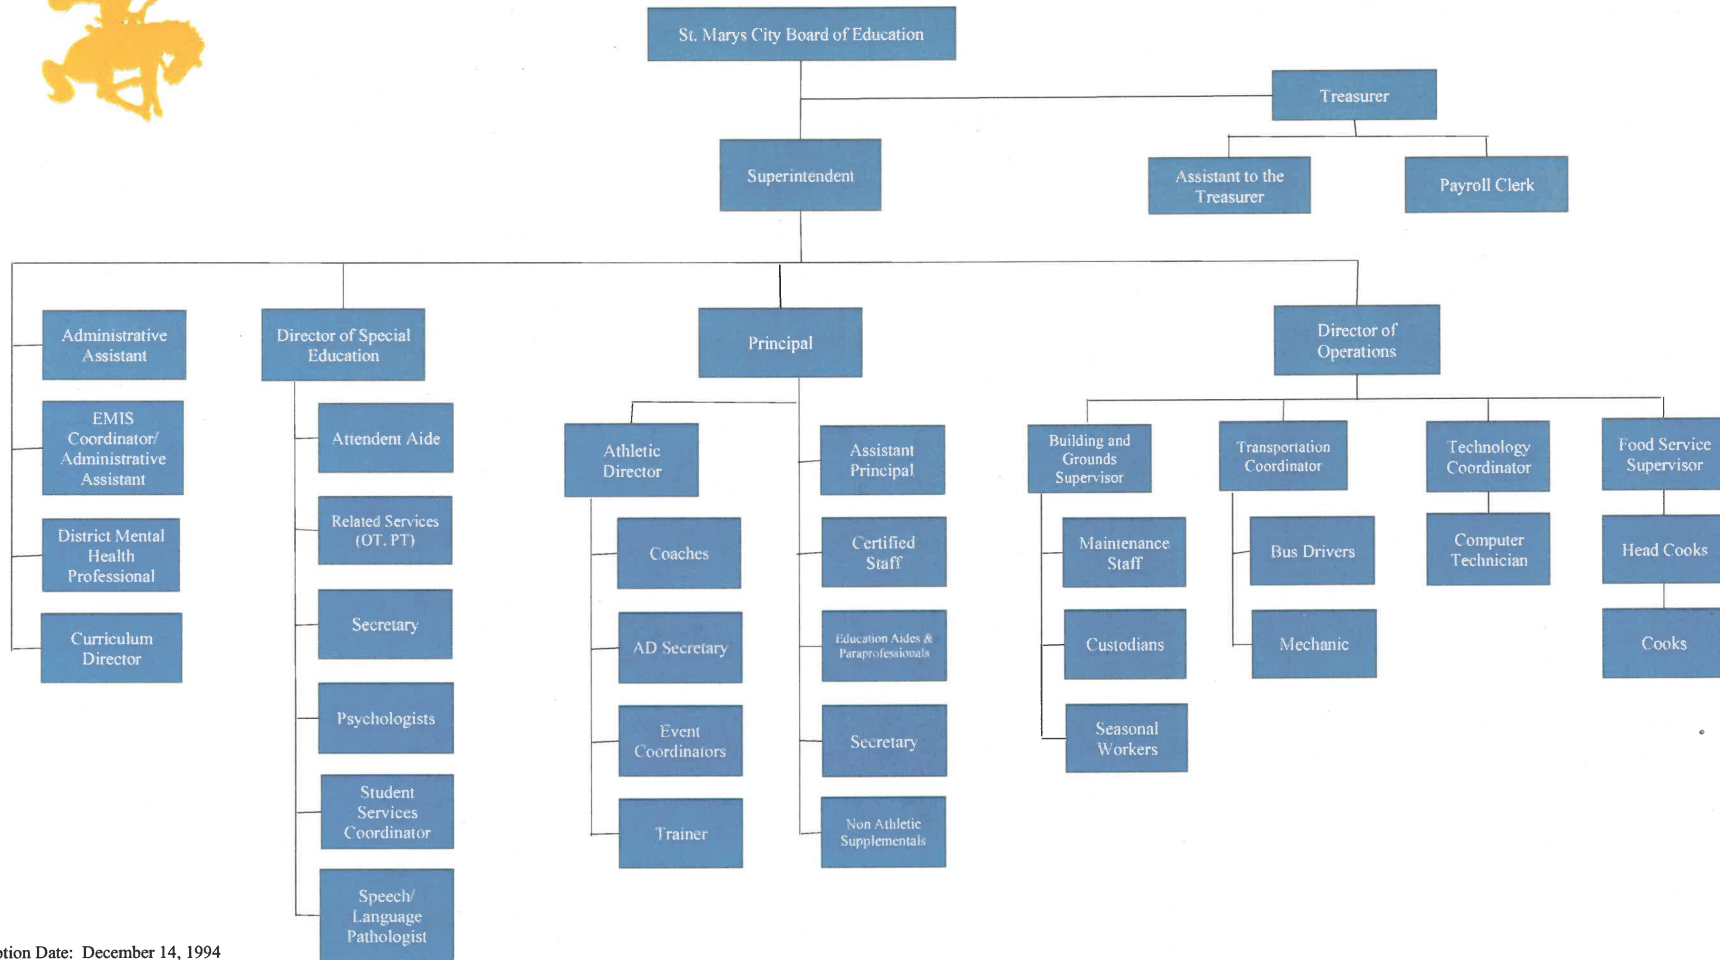

St. Marys City Schools Organization Chart

Adoption Date: December 14, 1994
 Revised: November 8, 1995
 Revised: August 14, 2002
 Revised: July 14, 2004
 Revised: October 13, 2004
 Revised: August 10, 2005
 Revised: June 14, 2006
 Revised: October 14, 2009
 Revised: October 2016
 Revised: July 2017
 Revised: April 13, 2022