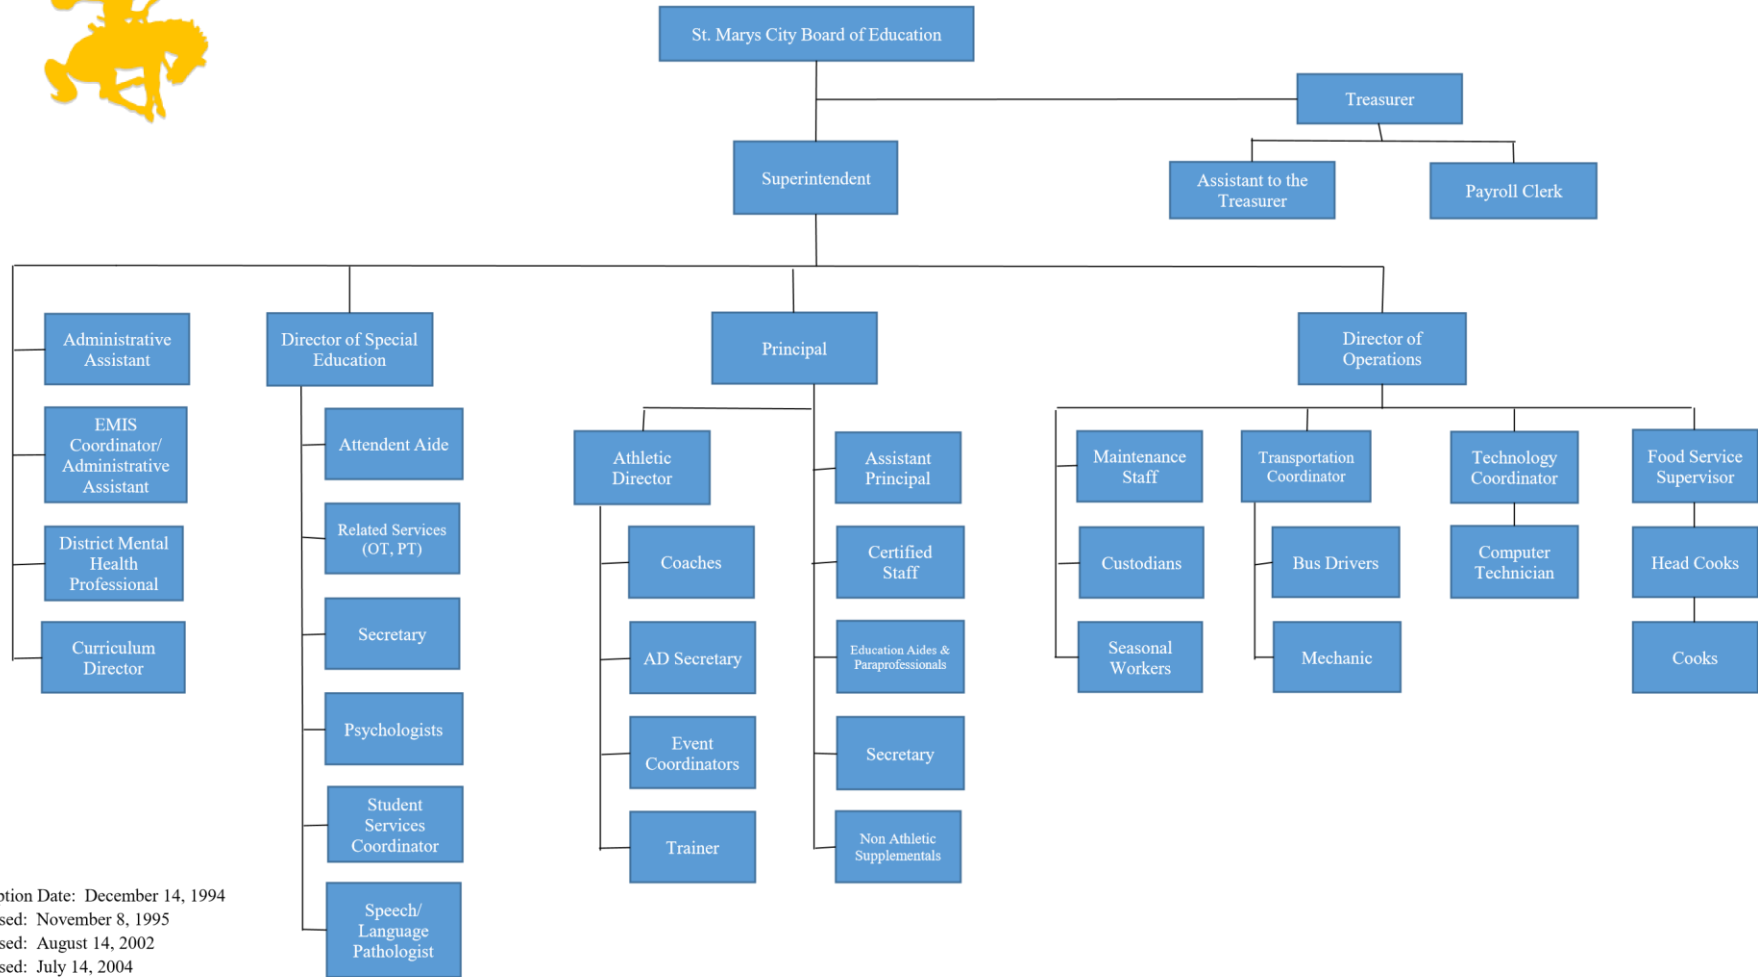

St. Marys City Schools Organization Chart

Adoption Date: December 14, 1994
 Revised: November 8, 1995
 Revised: August 14, 2002
 Revised: July 14, 2004
 Revised: October 13, 2004
 Revised: August 10, 2005
 Revised: June 14, 2006
 Revised: October 14, 2009
 Revised: October 2016
 Revised: July 2017
 Revised: April 13, 2022
 Revised: May 10, 2023